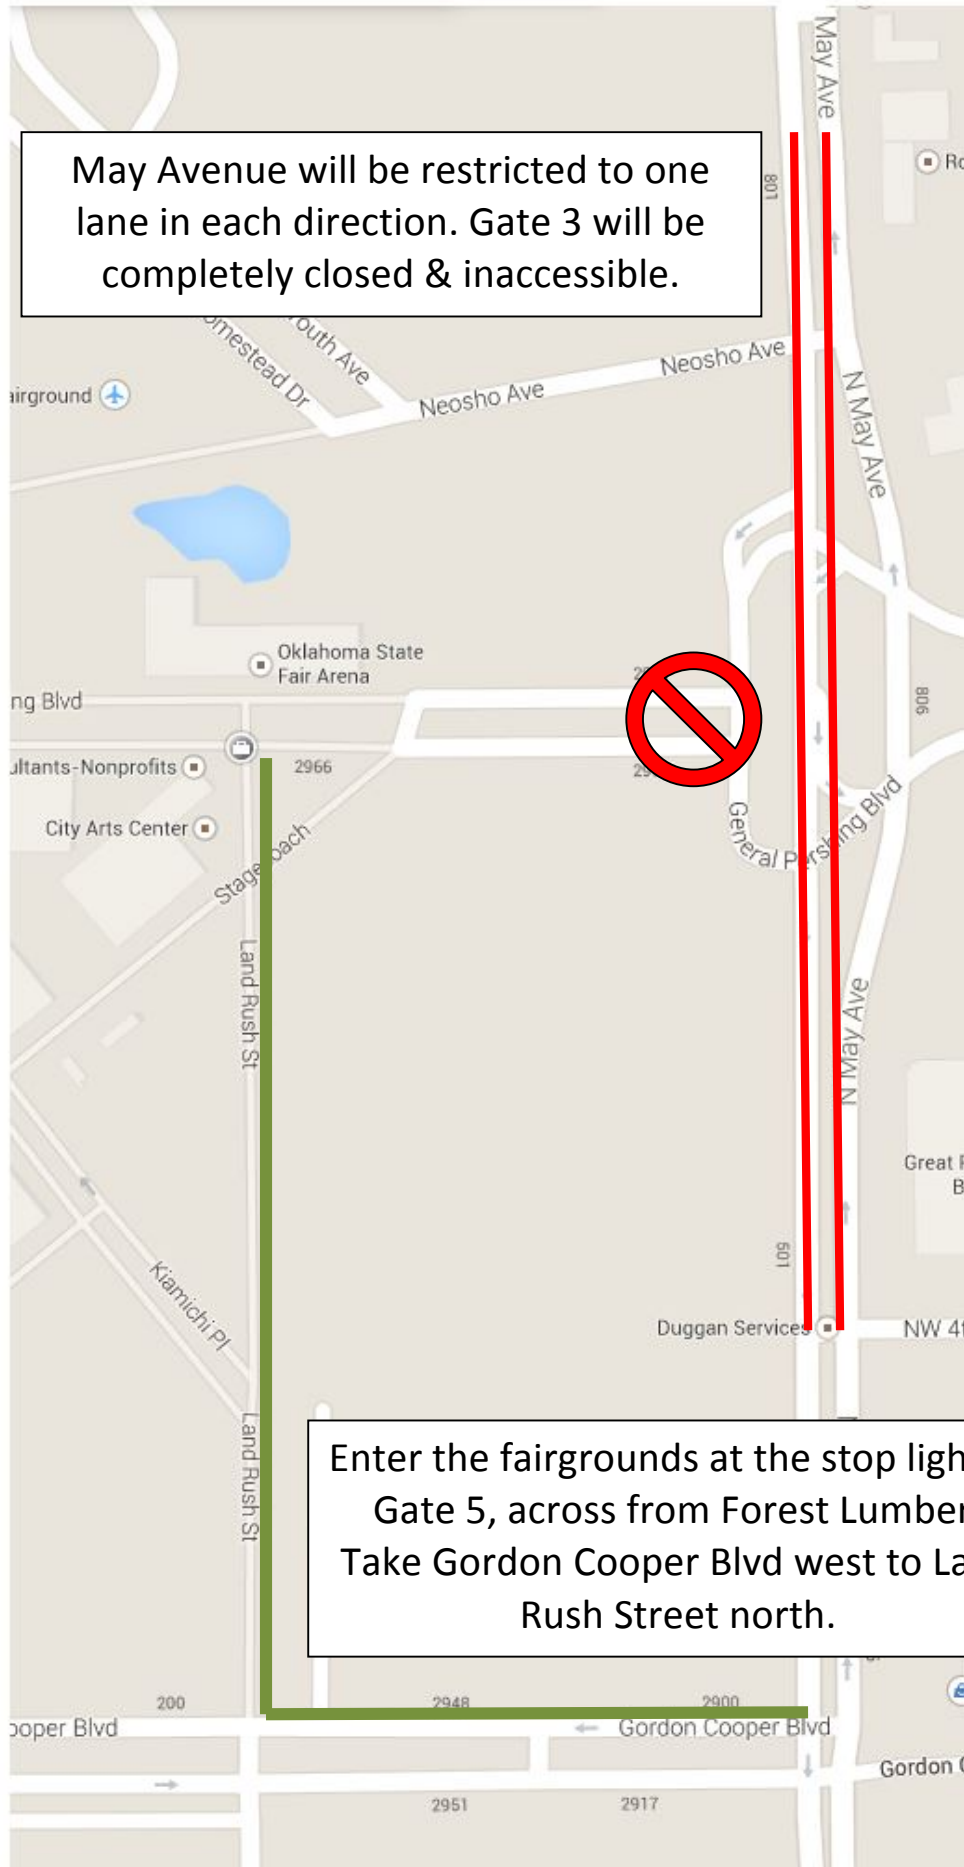

May Avenue will be restricted to one lane in each direction. Gate 3 will be completely closed & inaccessible.

Enter the fairgrounds at the stop light at Gate 5, across from Forest Lumber. Take Gordon Cooper Blvd west to Land Rush Street north.